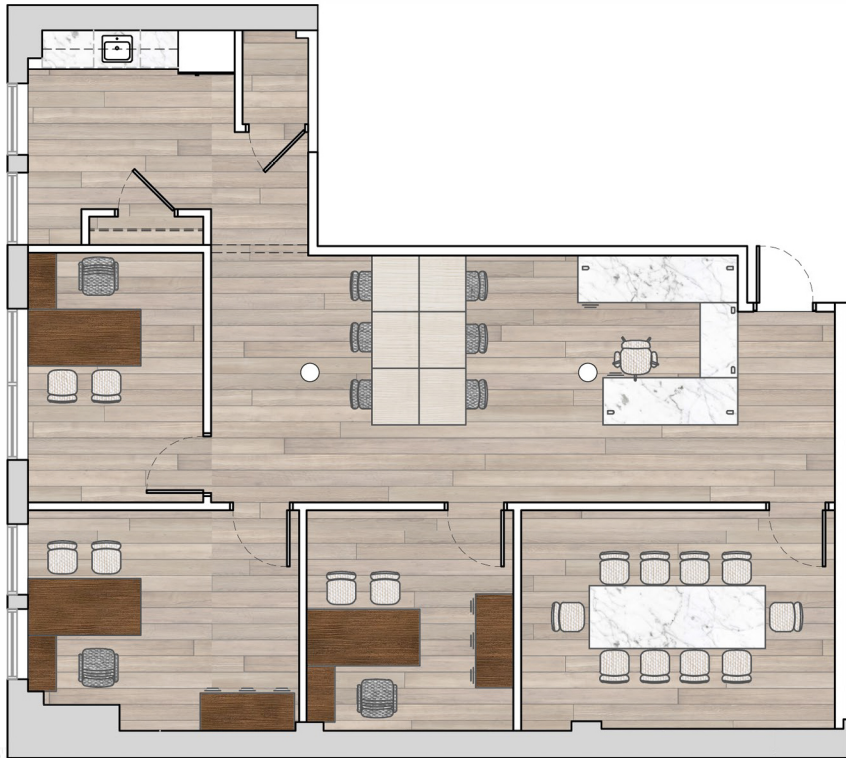

KEYPLAN

Workstations: 18   Offices: 1   Reception: 1   Conference Room: 1   Pantry: 1   **TOTAL: 20**

SAMPLE PRE-BUILT TEST FIT

SUITE 4S: OPEN OFFICE | **2,500 RSF**

Workstations: 6    Offices: 3    Reception: 1    Conference Room: 1    Pantry: 1    **TOTAL: 10**

SAMPLE PRE-BUILT TEST FIT

SUITE 4S: OFFICE INTENSIVE | **2,500 RSF**

Workstations: 18   Offices: 1   Reception: 1   Conference Room: 1   Pantry: 1   **TOTAL: 20**

SAMPLE PRE-BUILT TEST FIT

# SUITE 4S: OPEN OFFICE | **2,500 RSF**