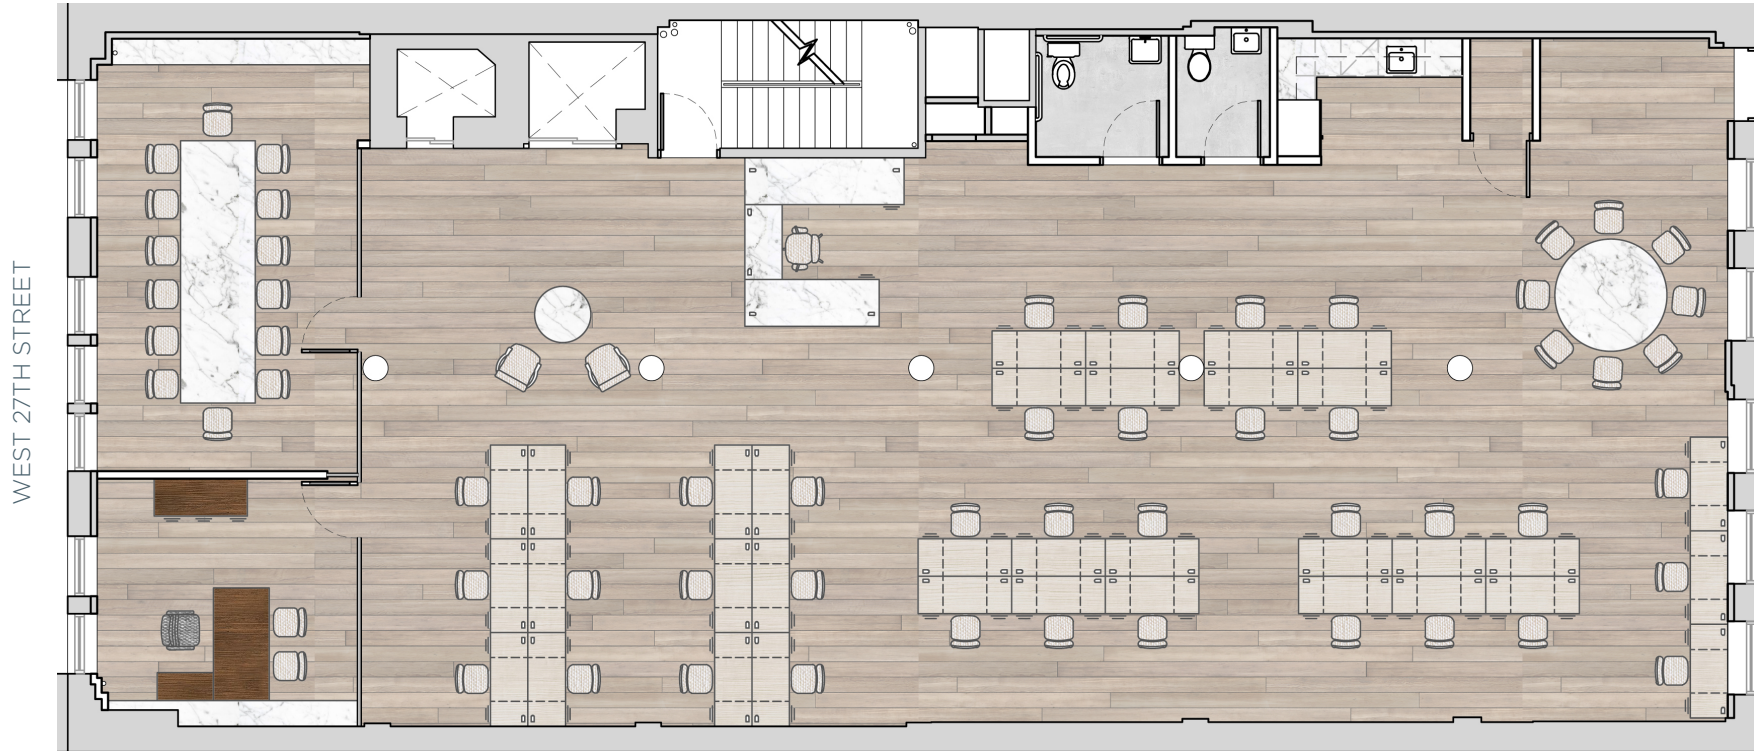

CORE + SHELL | **4,722 RSF**

Workstations: 26 Offices: 8 Reception: 2 Conference Room: 1 Pantry: 1 **TOTAL: 36**

SAMPLE PRE-BUILT TEST FIT

OFFICE INTENSIVE | **4,722 RSF**

Workstations: 35 Offices: 1 Reception: 1 Conference Room: 1 Pantry: 1 **TOTAL: 37**

SAMPLE PRE-BUILT TEST FIT

OPEN OFFICE | **4,722 RSF**